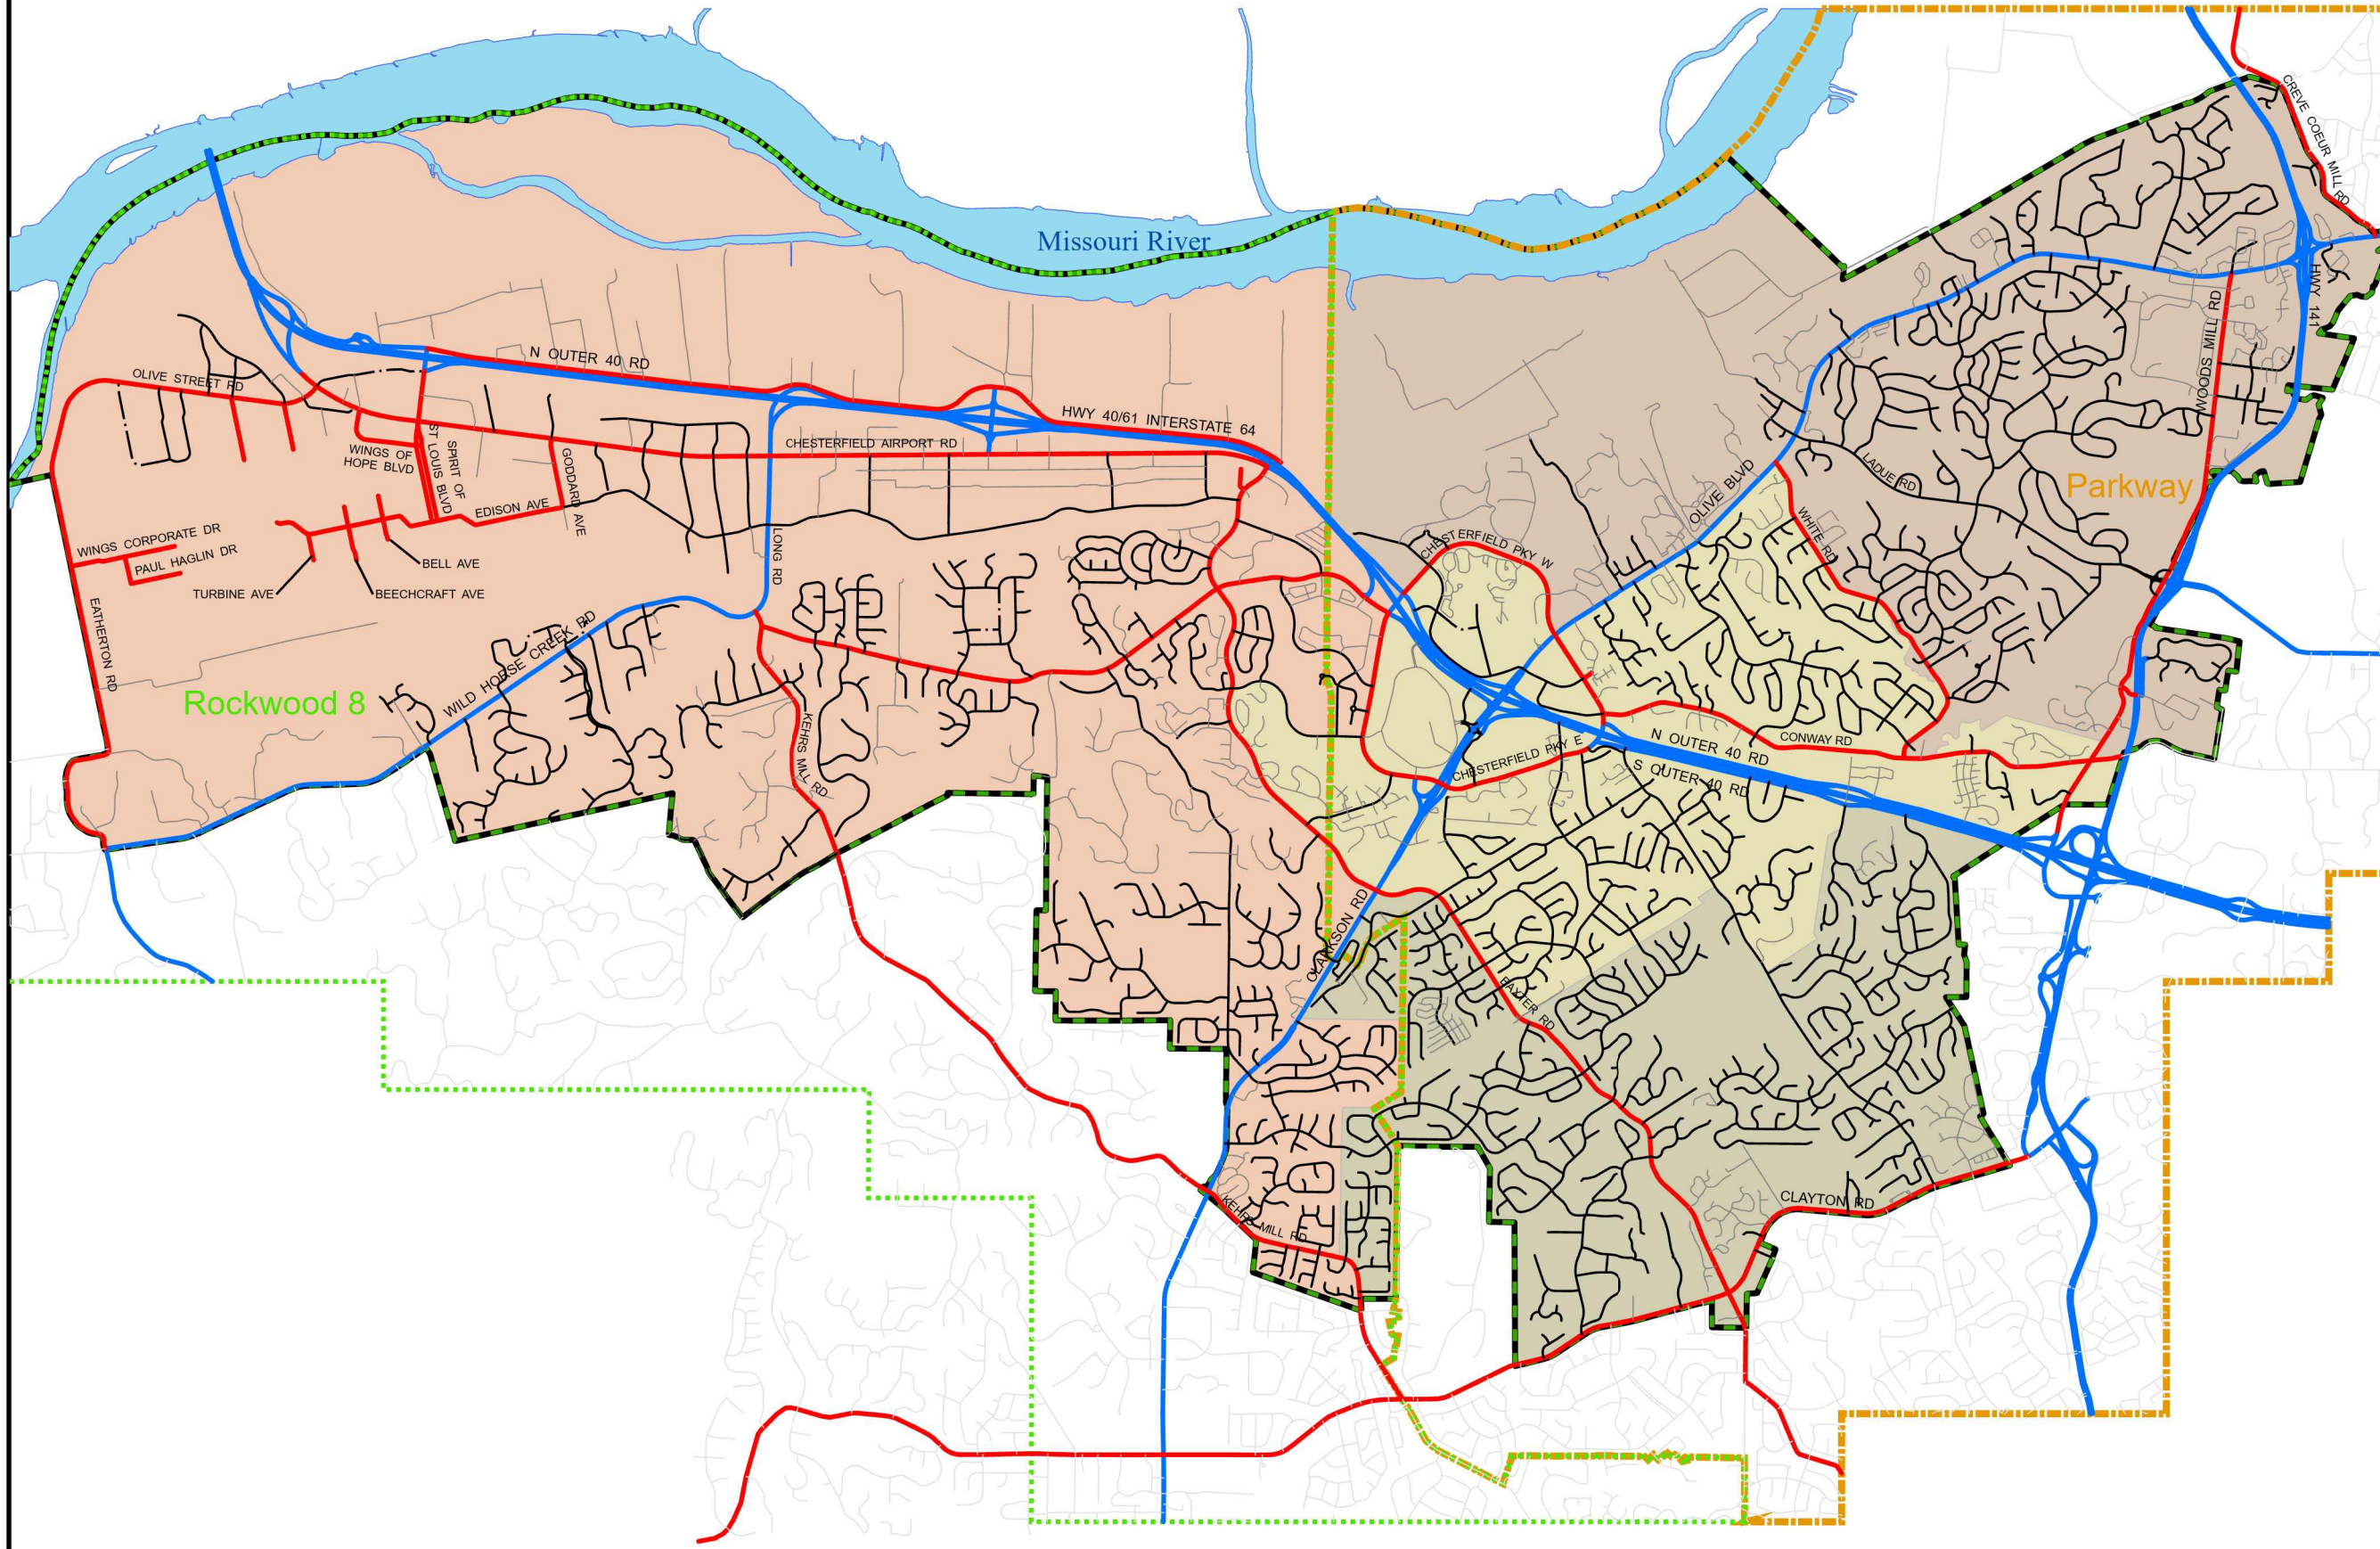

State and County Road Map

LEGEND

Road Centerlines

- MODOT
- St Louis County
- City of Chesterfield
- - - Under Construction
- Private
- Outside City

School Boundaries

- Parkway
- Rockwood 8

Municipal Boundaries

- Chesterfield City Limits
- Missouri River

City Wards

- 1
- 2
- 3
- 4

Published: April 2024

Date Saved: 4/25/2024 4:29 PM